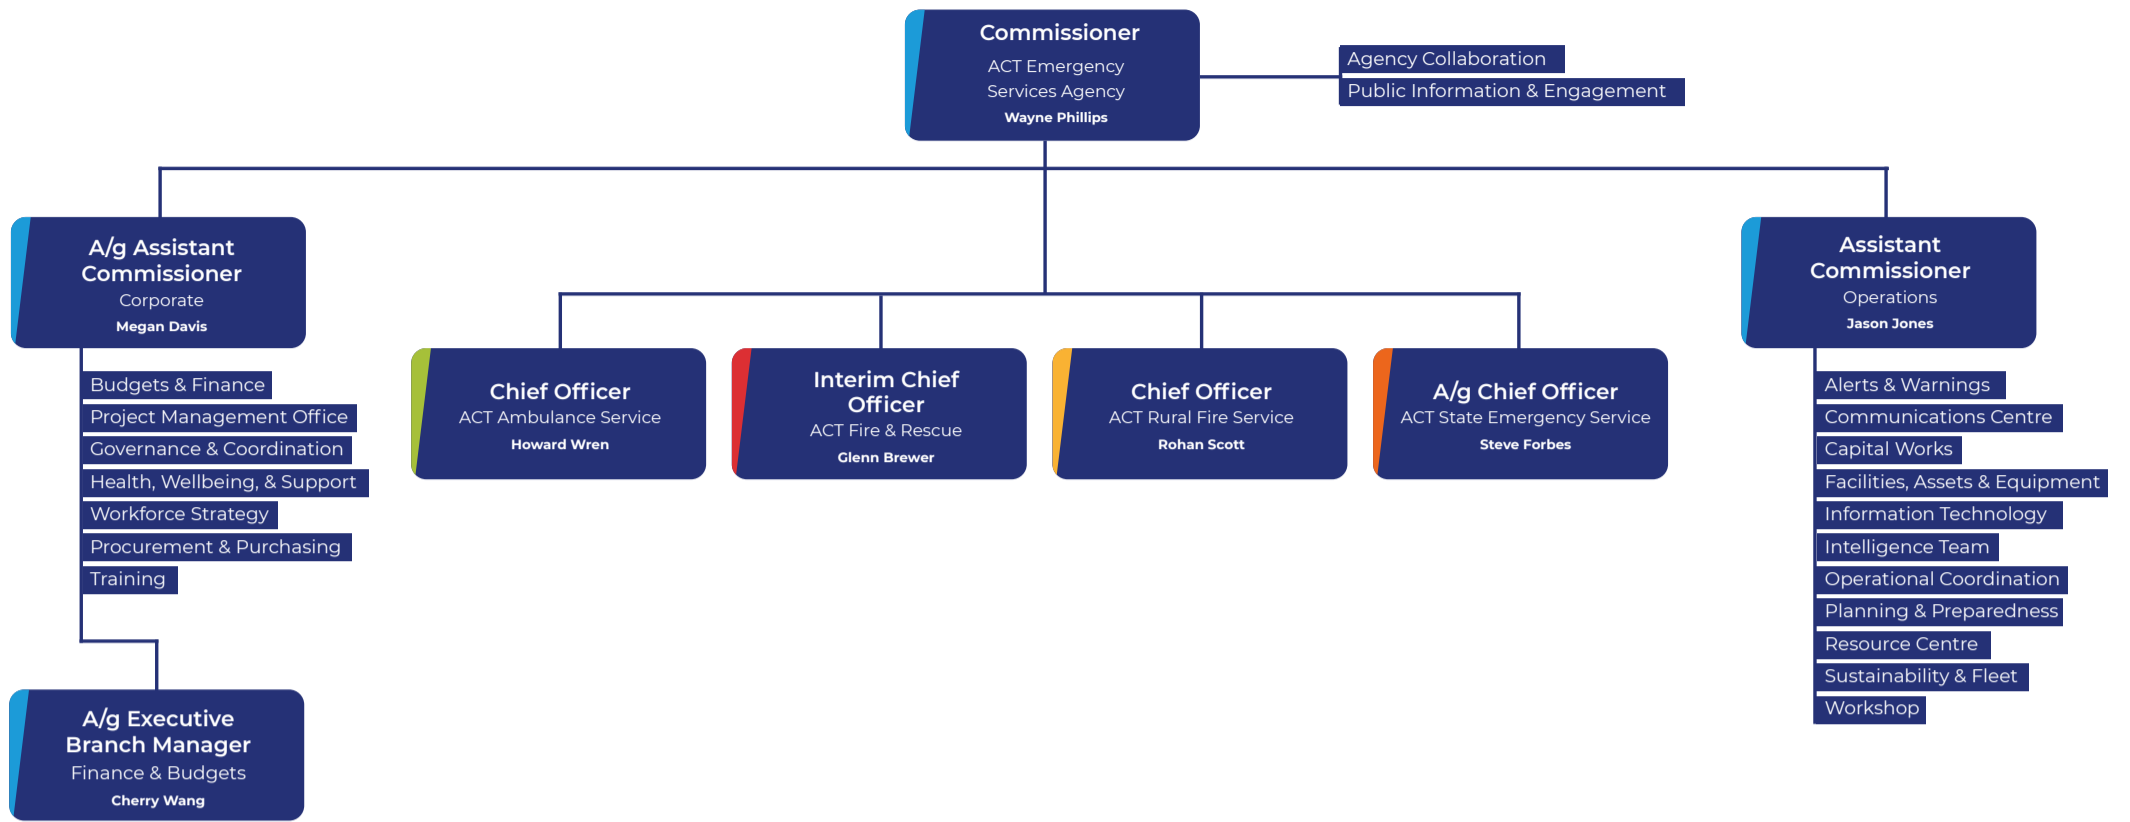

ESA Organisational Structure

As at 15 Oct 2024

ACT Ambulance Service

ACT Fire & Rescue

ACT Rural Fire Service

ACT State Emergency Service